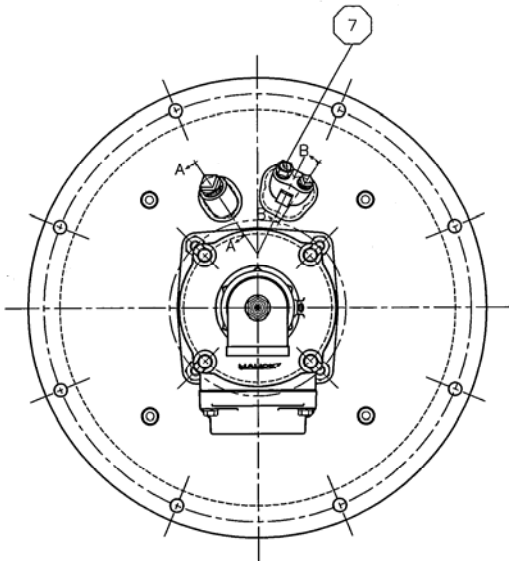

**RKG RADIANT CONE GAS BURNER  
RKG112 – RKG140**

NOTES:  
1. BURNER SHOWN WITH DIRECT SPARK IGNITION. BURNER WITH  
OPTIONAL GAS PILOT IGNITION IS AVAILABLE; CONSULT HAUCK.

Y7285  
(NOT TO SCALE)

**Key**

No.	Description	RKG112B	RKG115B	RKG120B
1A	Atomizer Assembly (Spark Igniter)	404063	404064	404065
1B	Atomizer Assembly (Gas Pilot)	19676	19677	19678
2	Gasket, Backplate	19697	19697	19641
3	Body, Burner	19682	19682	19683
4	Gasket, Furnace Mounting Plate	19698	19698	19642
5	Tile Assembly, Refractory	44421	44421	401332
6	Gasket, Burner Unit Mounting	401523	401523	401524
7	Port, Observation	12823	12823	12823
8	Igniter Assembly	70303x001	70303x001	70303x001
9	Screw, Hex Hd Cap	7241x008	7241x008	7241x008
10	Washer, Std Plain	7091	7091	7091
11	Gasket, Orifice Flange	19780	19780	19651
12	Screw, Hex Hd Cap	7236x008	7236x008	7236x010
13	Washer, Std Plain	7083	7083	7083
14	Nut, Hex Heavy Brass	7309	7309	7309
15	Washer, Std Plain	7071	7071	7071

SECTION A-A  
SHOWING OPTIONAL BACKLOADED  
GAS PILOT UNIT ASSEMBLY

SECTION B-B  
SHOWING OPTIONAL UV  
SCANNER AND ADAPTER

SECTION B-B  
SHOWING OPTIONAL FLAME ROD

Y7285  
(NOT TO SCALE)

Key

<u>No.</u>	<u>Description</u>	<u>RKG112B</u>	<u>RKG115B</u>	<u>RKG120B</u>
OPTIONAL				
16	Pilot Unit Assembly, Backloaded Gas Kromschroder	33232-003	33232-003	33232-003
	Asco	33232-002	33232-002	33232-002
16A	Pilot Assembly	30337	30337	30337
17	Adapter Assembly, UV Scanner	43910x001	43910x001	43910x001
18	UV Scanner	20579	20579	20579
19	Flamerod Assembly	75510x001	75510x001	75510x001