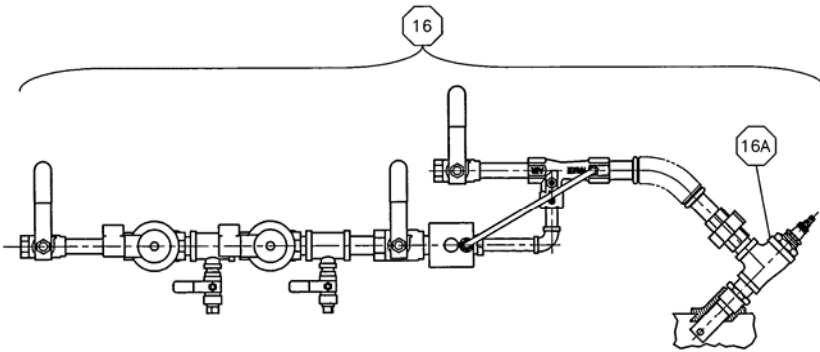

**RKG RADIANT CONE GAS BURNER  
RKG112 – RKG140**

NOTES:  
1. BURNER SHOWN WITH DIRECT SPARK IGNITION. BURNER WITH  
OPTIONAL GAS PILOT IGNITION IS AVAILABLE; CONSULT HAUCK.

Y7285  
(NOT TO SCALE)

**Key**

No.	Description	RKG112B	RKG115B	RKG120B
1A	Atomizer Assembly (Spark Igniter)	404063	404064	404065
1B	Atomizer Assembly (Gas Pilot)	19676	19677	19678
2	Gasket, Backplate	19697	19697	19641
3	Body, Burner	19682	19682	19683
4	Gasket, Furnace Mounting Plate	19698	19698	19642
5	Tile Assembly, Refractory	44421	44421	401332
6	Gasket, Burner Unit Mounting	401523	401523	401524
7	Port, Observation	12823	12823	12823
8	Igniter Assembly	70303x001	70303x001	70303x001
9	Screw, Hex Hd Cap	7241x008	7241x008	7241x008
10	Washer, Std Plain	7091	7091	7091
11	Gasket, Orifice Flange	19780	19780	19651
12	Screw, Hex Hd Cap	7236x008	7236x008	7236x010
13	Washer, Std Plain	7083	7083	7083
14	Nut, Hex Heavy Brass	7309	7309	7309
15	Washer, Std Plain	7071	7071	7071

SECTION A-A  
SHOWING OPTIONAL BACKLOADED  
GAS PILOT UNIT ASSEMBLY

SECTION B-B  
SHOWING OPTIONAL UV  
SCANNER AND ADAPTER

SECTION B-B  
SHOWING OPTIONAL FLAME ROD

Y7285  
(NOT TO SCALE)

Key

<u>No.</u>	<u>Description</u>	<u>RKG112B</u>	<u>RKG115B</u>	<u>RKG120B</u>
OPTIONAL				
16	Pilot Unit Assembly, Backloaded Gas Kromschroder	33232-003	33232-003	33232-003
	Asco	33232-002	33232-002	33232-002
16A	Pilot Assembly	30337	30337	30337
17	Adapter Assembly, UV Scanner	43910x001	43910x001	43910x001
18	UV Scanner	20579	20579	20579
19	Flamerod Assembly	75510x001	75510x001	75510x001