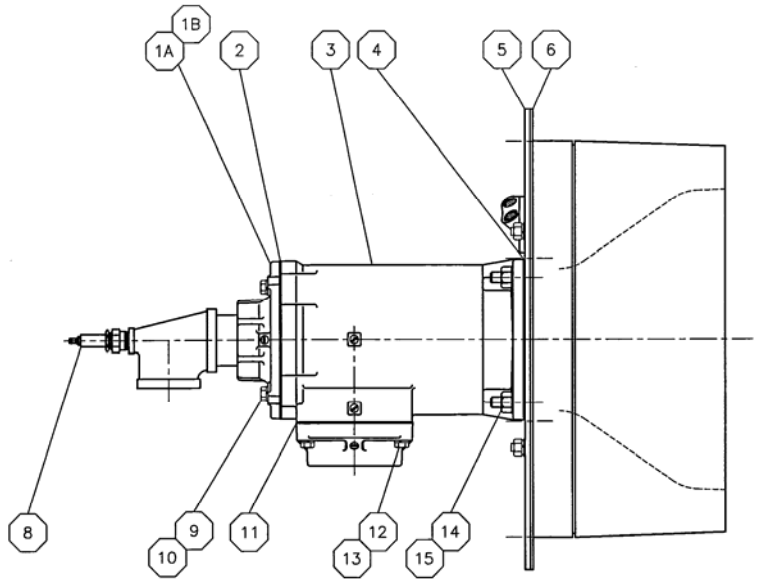

**RKG RADIANT CONE GAS BURNER  
RKG112 – RKG140**

NOTES:  
1. BURNER SHOWN WITH DIRECT SPARK IGNITION. BURNER WITH  
OPTIONAL GAS PILOT IGNITION IS AVAILABLE; CONSULT HAUCK.

Y7285  
(NOT TO SCALE)

**Key**

No.	Description	RKG112B	RKG115B	RKG120B
1A	Atomizer Assembly (Spark Igniter)	404063	404064	404065
1B	Atomizer Assembly (Gas Pilot)	19676	19677	19678
2	Gasket, Backplate	19697	19697	19641
3	Body, Burner	19682	19682	19683
4	Gasket, Furnace Mounting Plate	19698	19698	19642
5	Tile Assembly, Refractory	44421	44421	401332
6	Gasket, Burner Unit Mounting	401523	401523	401524
7	Port, Observation	12823	12823	12823
8	Igniter Assembly	70303x001	70303x001	70303x001
9	Screw, Hex Hd Cap	7241x008	7241x008	7241x008
10	Washer, Std Plain	7091	7091	7091
11	Gasket, Orifice Flange	19780	19780	19651
12	Screw, Hex Hd Cap	7236x008	7236x008	7236x010
13	Washer, Std Plain	7083	7083	7083
14	Nut, Hex Heavy Brass	7309	7309	7309
15	Washer, Std Plain	7071	7071	7071

SECTION A-A  
SHOWING OPTIONAL BACKLOADED  
GAS PILOT UNIT ASSEMBLY

SECTION B-B  
SHOWING OPTIONAL UV  
SCANNER AND ADAPTER

SECTION B-B  
SHOWING OPTIONAL FLAME ROD

Y7285  
(NOT TO SCALE)

Key

<u>No.</u>	<u>Description</u>	<u>RKG112B</u>	<u>RKG115B</u>	<u>RKG120B</u>
OPTIONAL				
16	Pilot Unit Assembly, Backloaded Gas Kromschroder	33232-003	33232-003	33232-003
	Asco	33232-002	33232-002	33232-002
16A	Pilot Assembly	30337	30337	30337
17	Adapter Assembly, UV Scanner	43910x001	43910x001	43910x001
18	UV Scanner	20579	20579	20579
19	Flamerod Assembly	75510x001	75510x001	75510x001